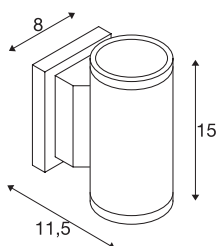

MYRA

outdoor wall light, QPAR51, IP55, up/down, anthracite, max. 70W

The wall light of the MYRA series is made from painted aluminium and glass, which covers the lamp. Thanks to the position of the two sockets which are fitted, the mounted luminaire produces two equal but opposite cones of light (UP/DOWN). With protection class IP55, it is suitable for outdoor use. The electrical connection of the luminaire, which comes in various colours, is directly to the 230V mains supply. The MYRA series includes other floor stands, display fittings and can therefore be used universally.

TECHNICAL DATA

Item no.	233115
Socket	GU10
Number of sockets	2
Number of different light outlets	2
IP Code	IP 55
Impact resistance class	IK 02
Impact resistance	0.2 Joule
Assembly	Surface
Assembly details	Wall
Primary nominal voltage	220-240V ~50/60Hz
Safety class	I
Wattage	35 W
Color	anthracite
Light outlet	direct - indirect
Width	8 cm
Height	15 cm
Depth	11.5 cm
Net weight	0.608 kg
Gross weight	0.817 kg
BIG WHITE Page	764